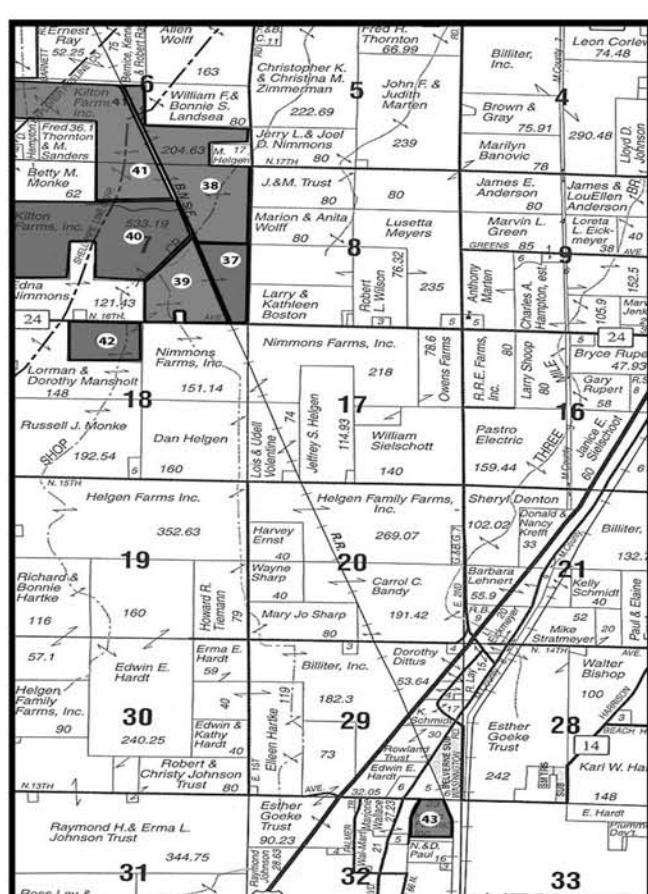

3912 Acres of High Quality Farmland Covering 4 Townships!

Kilton Farms, Inc. Auction

Wednesday, January 21st, 2009 at 10:00 a.m.

At the Crowne Plaza Hotel

3000 South Dirksen Pkwy in Springfield, Illinois

This is your opportunity to buy some of Central Illinois' best farm ground. 3912 acres of ground covering 4 townships offered in 43 tracts. Don't miss this opportunity to attain some highly productive land!

Acres Divided Into 43 Tracts Across 4 Townships

Buyer Informational Meeting Held January 10th, 2009 12 p.m. - 3 p.m. at the Aumann Auction Center at 20114 Illinois Route 16 in Nokomis, Illinois

**Macoupin County
Shaws Point Township**

**Macoupin County
Honey Point Township**

**Montgomery County
Harvel Township**

**Montgomery County
North Litchfield Township**

AUMANN AUCTIONS
20114 IL Rt. 16 / Nokomis, IL 62075
1-888-282-8648 or (217) 563-2523
IL Lic. #444.000002