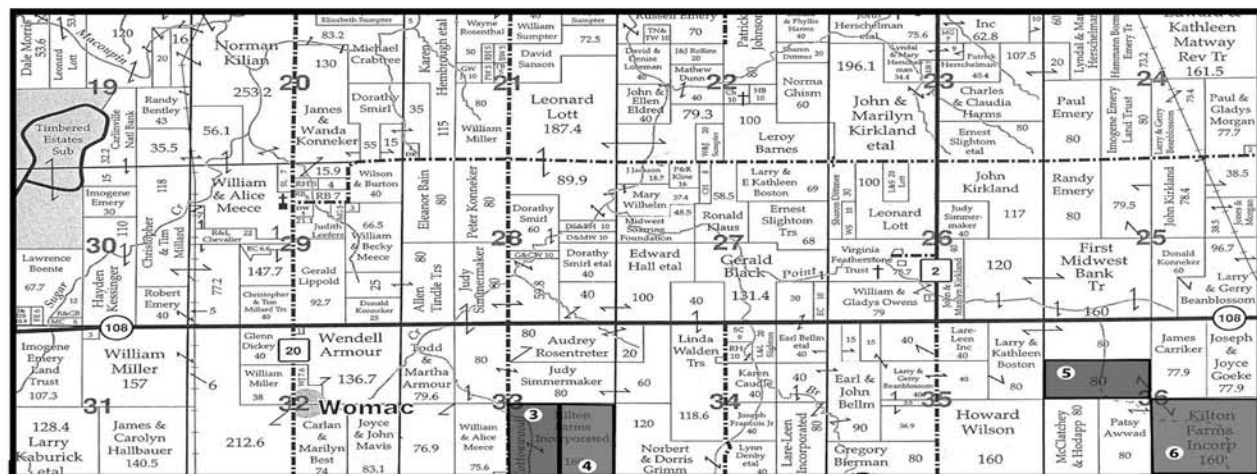

3912 Acres of High Quality Farmland Covering 4 Townships!

Kilton Farms, Inc. Auction

Wednesday, January 21st, 2009 at 10:00 a.m.

At the Crowne Plaza Hotel

3000 South Dirksen Pkwy in Springfield, Illinois

This is your opportunity to buy some of Central Illinois' best farm ground. 3912 acres of ground covering 4 townships offered in 43 tracts. Don't miss this opportunity to attain some highly productive land!

Acres Divided Into 43 Tracts Across 4 Townships

Buyer Informational Meeting Held January 10th, 2009 12 p.m. - 3 p.m. at the Aumann Auction Center at 20114 Illinois Route 16 in Nokomis, Illinois

**Macoupin County
Shaws Point Township**

**Macoupin County
Honey Point Township**

**Montgomery County
Harvel Township**

**Montgomery County
North Litchfield Township**

AUMANN AUCTIONS
20114 IL Rt. 16 / Nokomis, IL 62075
1-888-282-8648 or (217) 563-2523
IL Lic. #444.000002