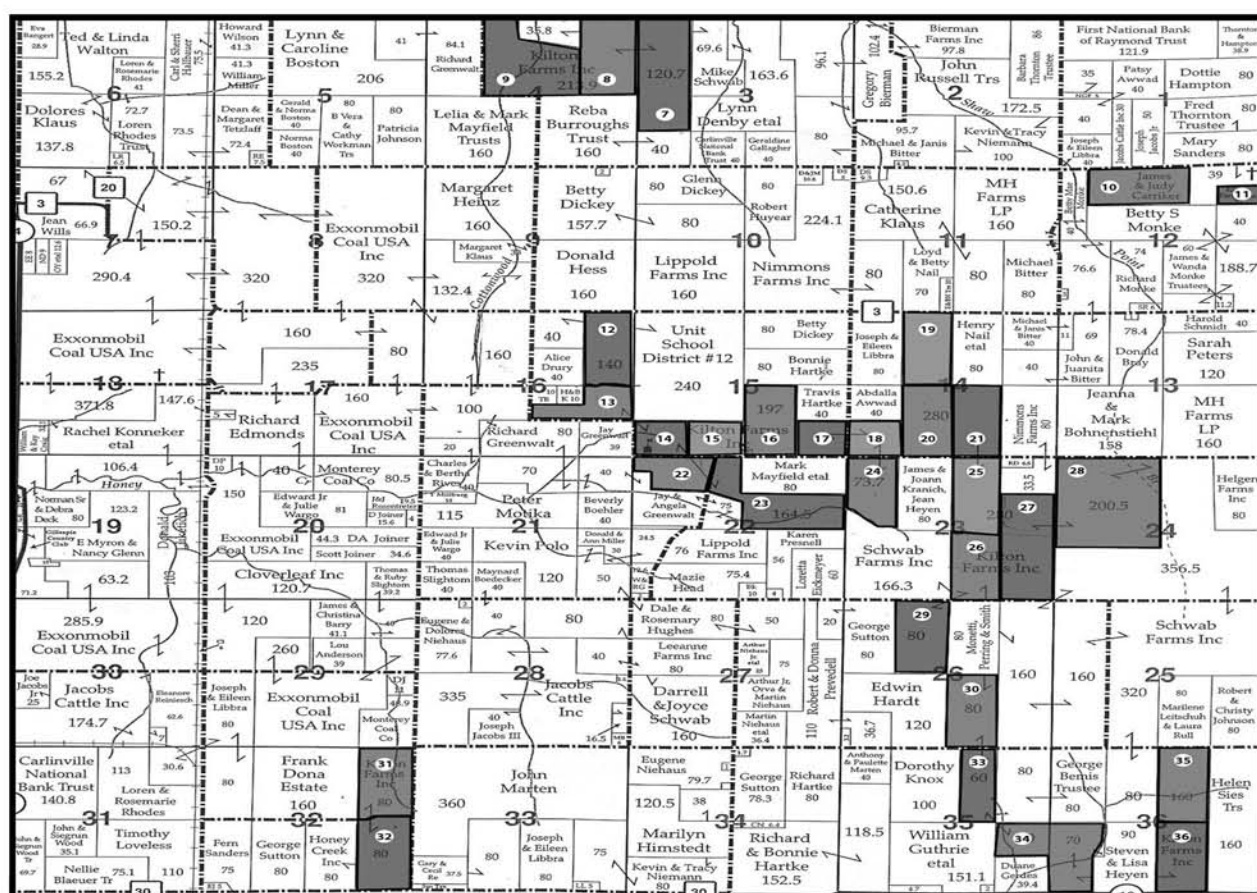

3912 Acres of High Quality Farmland Covering 4 Townships!

Kilton Farms, Inc. Auction

Wednesday, January 21st, 2009 at 10:00 a.m.

At the Crowne Plaza Hotel

3000 South Dirksen Pkwy in Springfield, Illinois

This is your opportunity to buy some of Central Illinois' best farm ground. 3912 acres of ground covering 4 townships offered in 43 tracts. Don't miss this opportunity to attain some highly productive land!

Acres Divided Into 43 Tracts Across 4 Townships

Buyer Informational Meeting Held January 10th, 2009 12 p.m. - 3 p.m. at the Aumann Auction Center at 20114 Illinois Route 16 in Nokomis, Illinois

**Macoupin County
Shaws Point Township**

**Macoupin County
Honey Point Township**

**Montgomery County
Harvel Township**

**Montgomery County
North Litchfield Township**

AUMANN AUCTIONS
20114 IL Rt. 16 / Nokomis, IL 62075
1-888-282-8648 or (217) 563-2523
IL Lic. #444.000002