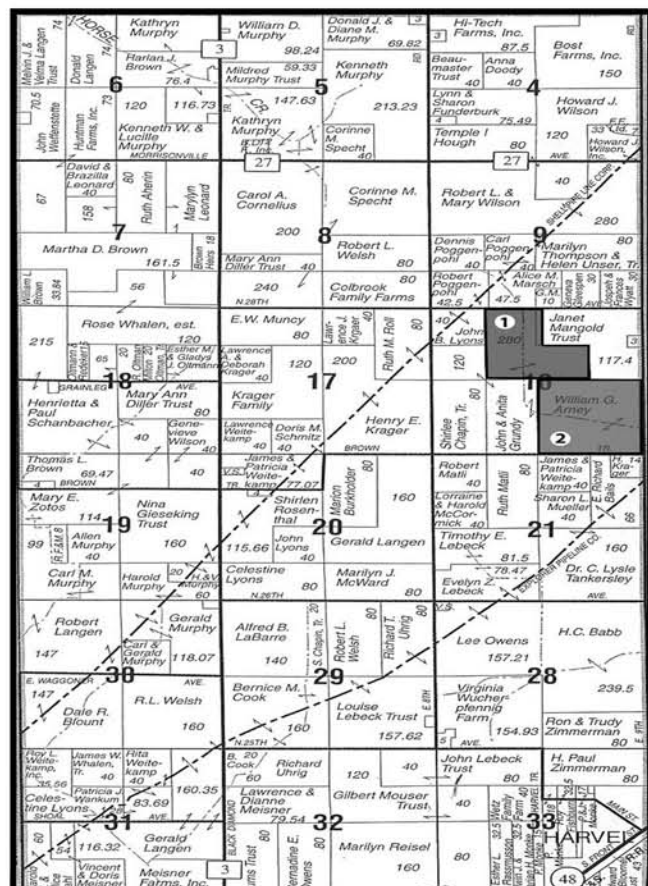

3912 Acres of High Quality Farmland Covering 4 Townships!

Kilton Farms, Inc. Auction

Wednesday, January 21st, 2009 at 10:00 a.m.

At the Crowne Plaza Hotel

3000 South Dirksen Pkwy in Springfield, Illinois

This is your opportunity to buy some of Central Illinois' best farm ground. 3912 acres of ground covering 4 townships offered in 43 tracts. Don't miss this opportunity to attain some highly productive land!

Acres Divided Into 43 Tracts Across 4 Townships

Buyer Informational Meeting Held January 10th, 2009 12 p.m. - 3 p.m. at the Aumann Auction Center at 20114 Illinois Route 16 in Nokomis, Illinois

**Macoupin County
Shaws Point Township**

**Macoupin County
Honey Point Township**

**Montgomery County
Harvel Township**

**Montgomery County
North Litchfield Township**

AUMANN AUCTIONS
20114 IL Rt. 16 / Nokomis, IL 62075
1-888-282-8648 or (217) 563-2523
IL Lic. #444.000002